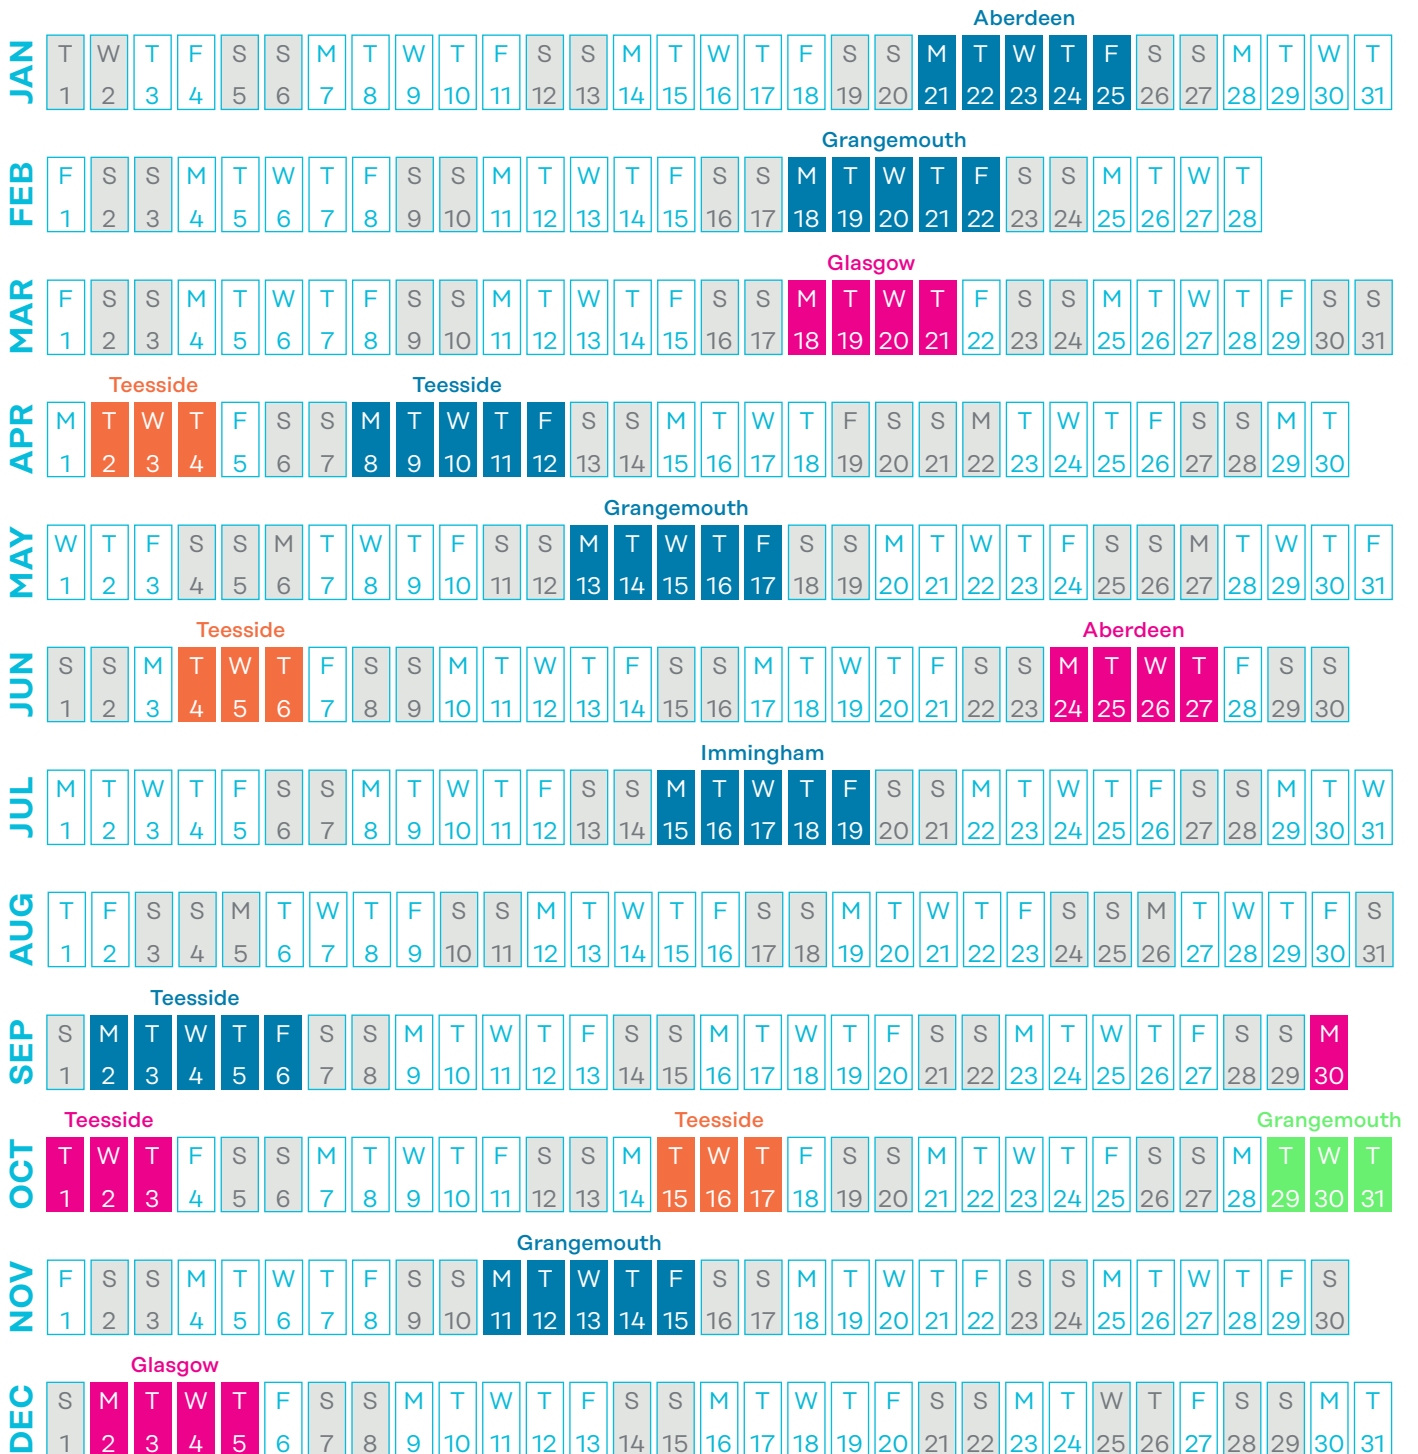

# ASME Plant Inspectors certificate and integrity training courses 2019

- ASME Level 1
- ASME Level 2
- ASME Level 3
- ASME Pressure Relief Valves

### Residential Course

- MAR 19 - ASME LEVEL 2
- JUN 19 - ASME LEVEL 2
- SEP 19 - ASME LEVEL 2
- OCT 19 - ASME LEVEL 3
- DEC 19 - ASME LEVEL 2

### Online training start

- 11 FEB 19
- 20 MAY 19
- 26 AUG 19
- 07 OCT 19
- 28 OCT 19